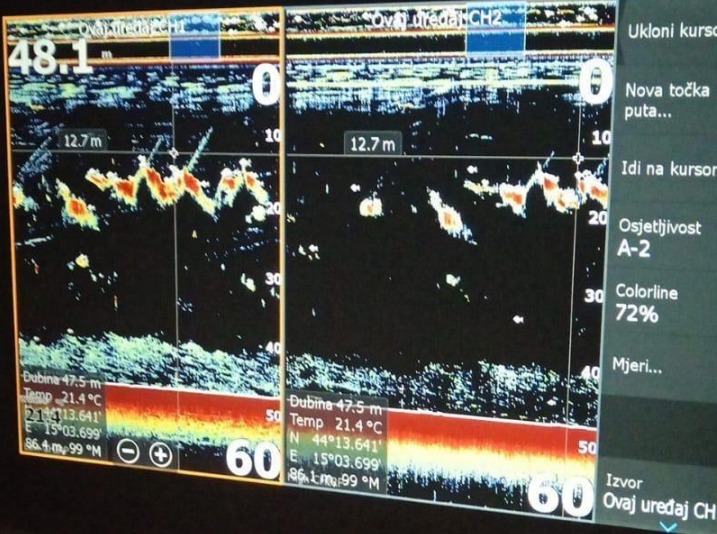

GRN

TRG LEVEL
DISTANCE

COLOR

Below the screen is a control panel with several buttons and knobs. The buttons are labeled "FULL", "MULL", "SHIFT", and "WRM". There are also several knobs and a small display area showing "SONAR-STEP" and "DS LEVEL".

KODEN

m

0
5.7
27

0.9 m

MARKER TLL

SHIFT

DUAL

HF

- Ukloni kursor
- Nova točka puta...
- Idi na kursor
- Osjetljivost A-2
- Colorline 72%
- Mjeri...
- Izvor
- Ovaj uređaj CH1

↑ 000
↓ 000
+

R 120 #
T 16°

92

△ 44°30'
14°22'

CSE
SPD
DEP
TWP

GAIN
TVG LEVEL
DISTANCE
COLOR