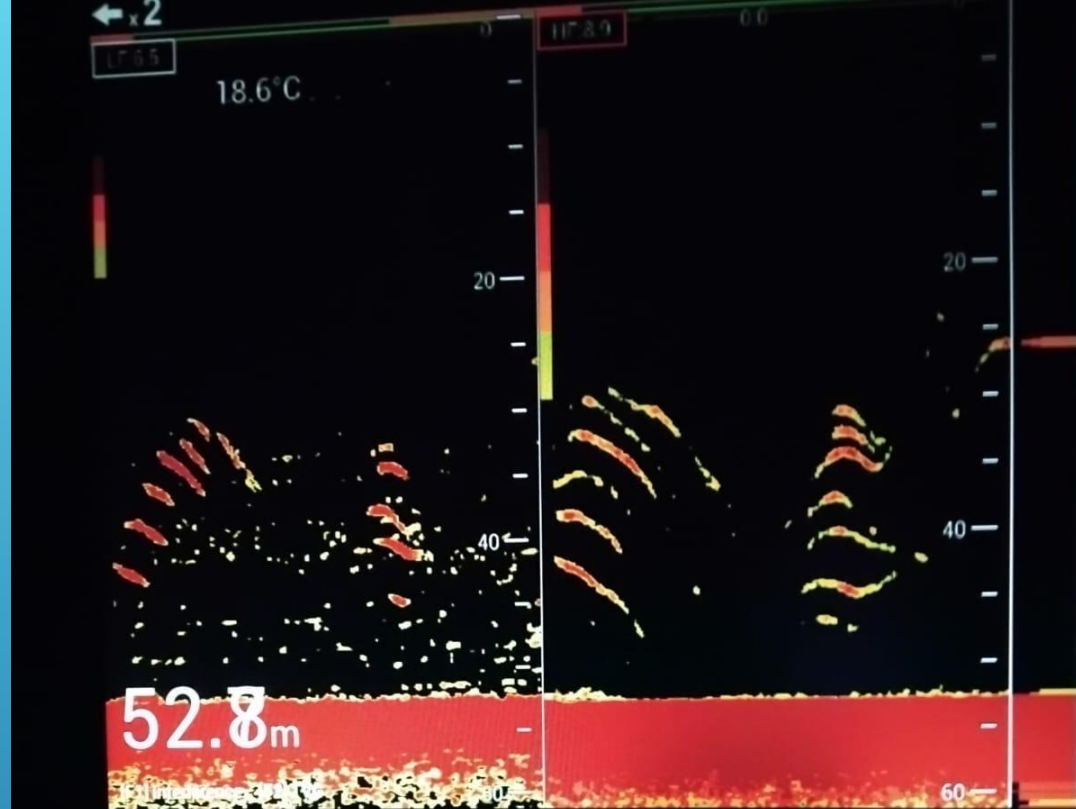

UTJECAJ PREDATORA NA RIBOLOV MALE PLAVE RIBE

Ivan Birkić, HGK

MEDAC 16.04.2025.

000
↑ → 10 →

R 140 m
T 12°

20

△ 44° 27.8
14° 31.4

CHE
SPO
DEP
TRF

GRN

TRG LEVEL
DISTANCE

COLOR

Below the screen is a control panel with several buttons and knobs. The buttons are labeled "FULL", "MULL", "SHIFT", and "WRM". There are also several knobs and a small display area showing "SONAR-STEP" and "DS LEVEL".

- Ukloni kursor
- Nova točka puta...
- Idi na kursor
- Osjetljivost A-2
- Colorline 72%
- Mjeri...
- Izvor
- Ovaj uređaj CH1

↑ 000
↓ 000
+

R 120 #
T 16°

92

△ 44°30'
14°22'

CSE
SPD
DEP
TWP

GAIN
TVG LEVEL
DISTANCE
COLOR