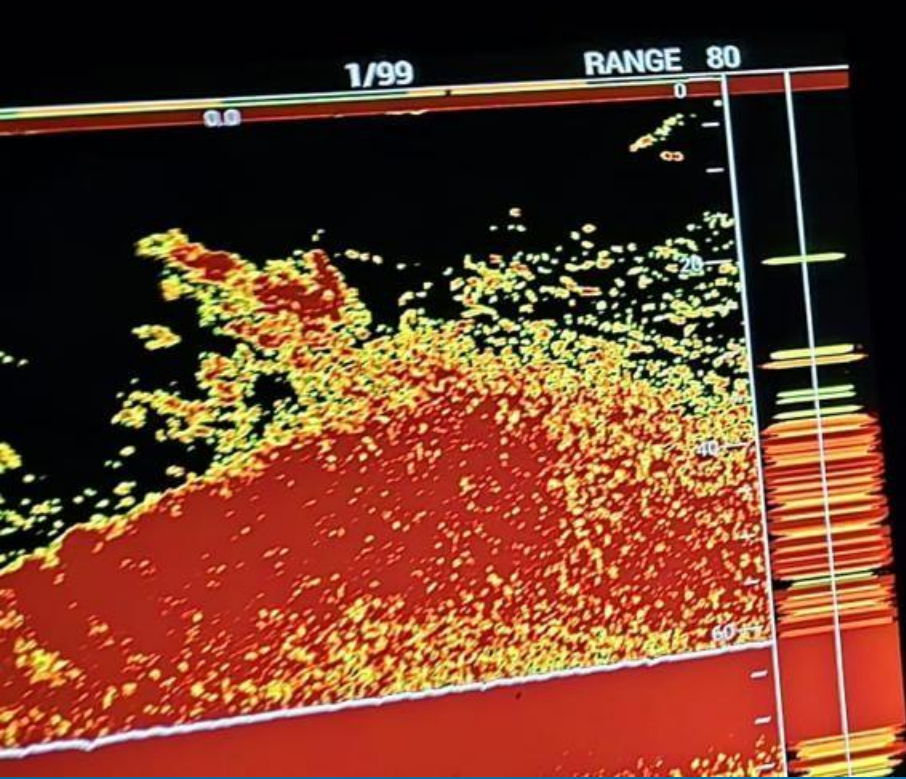

UTJECAJ PREDATORA NA RIBOLOV MALE PLAVE RIBE

Ivan Birkić, HGK

MEDAC 16.04.2025.

000
↑ → 10 →

R 140 m
T 12°

20

△ 44° 27.8
14° 31.4

CHE
SPO
DEP
TRF

GRN

TRG LEVEL
DISTANCE

COLOR

Below the screen is a control panel with several buttons and knobs. The buttons are labeled "FULL", "MULL", "SHIFT", and "WRM". There are also several knobs and a small display area showing "SONAR-STEP" and "DS LEVEL".

- Ukloni kursor
- Nova točka puta...
- Idi na kursor
- Osjetljivost A-2
- Colorline 72%
- Mjeri...
- Izvor
- Ovaj uređaj CH1

↑ 000
↓ 000
+

R 120 #
T 16°

92

△ 44°30'
14°22'

CSE
SPD
DEP
TWP

GAIN
TVG LEVEL
DISTANCE
COLOR