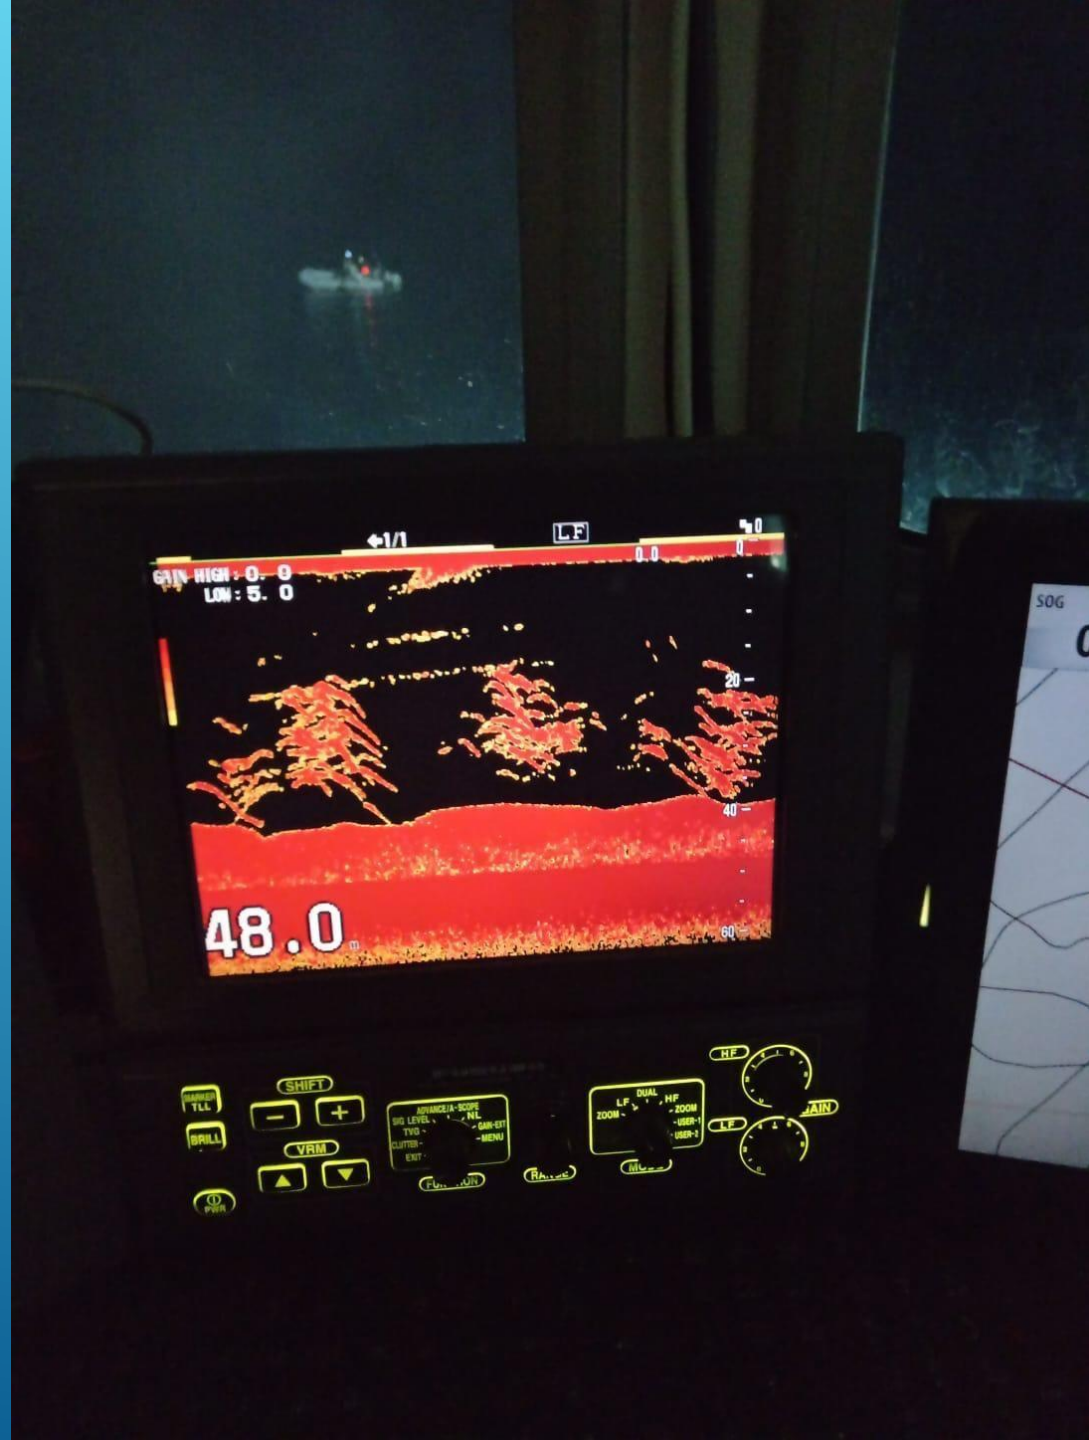

UTJECAJ PREDATORA NA RIBOLOV MALE PLAVE RIBE

Ivan Birkić, HGK

MEDAC 16.04.2025.

000
↑ → 10 →

R 140 m
T 12°

20

△ 44° 27.8
14° 31.4

CHE
SPO
DEP
TRF

GRN

TRG LEVEL
DISTANCE

COLOR

Below the screen is a control panel with several buttons and knobs. The buttons are labeled "FULL", "MULL", "SHIFT", and "WRM". There are also several knobs and a small display area showing "SONAR-STEP" and "DS LEVEL".

KODEN

m

0
5.7
27

0.9 m

MARKER TLL

SHIFT

DUAL

HF

- Ukloni kursor
- Nova točka puta...
- Idi na kursor
- Osjetljivost A-2
- Colorline 72%
- Mjeri...
- Izvor
- Ovaj uređaj CH1

↑ 000
↓ 000
+

R 120 #
T 16°

92

△ 44°30'
14°22'

CSE
SPD
DEP
TWP

GAIN
TVG LEVEL
DISTANCE
COLOR