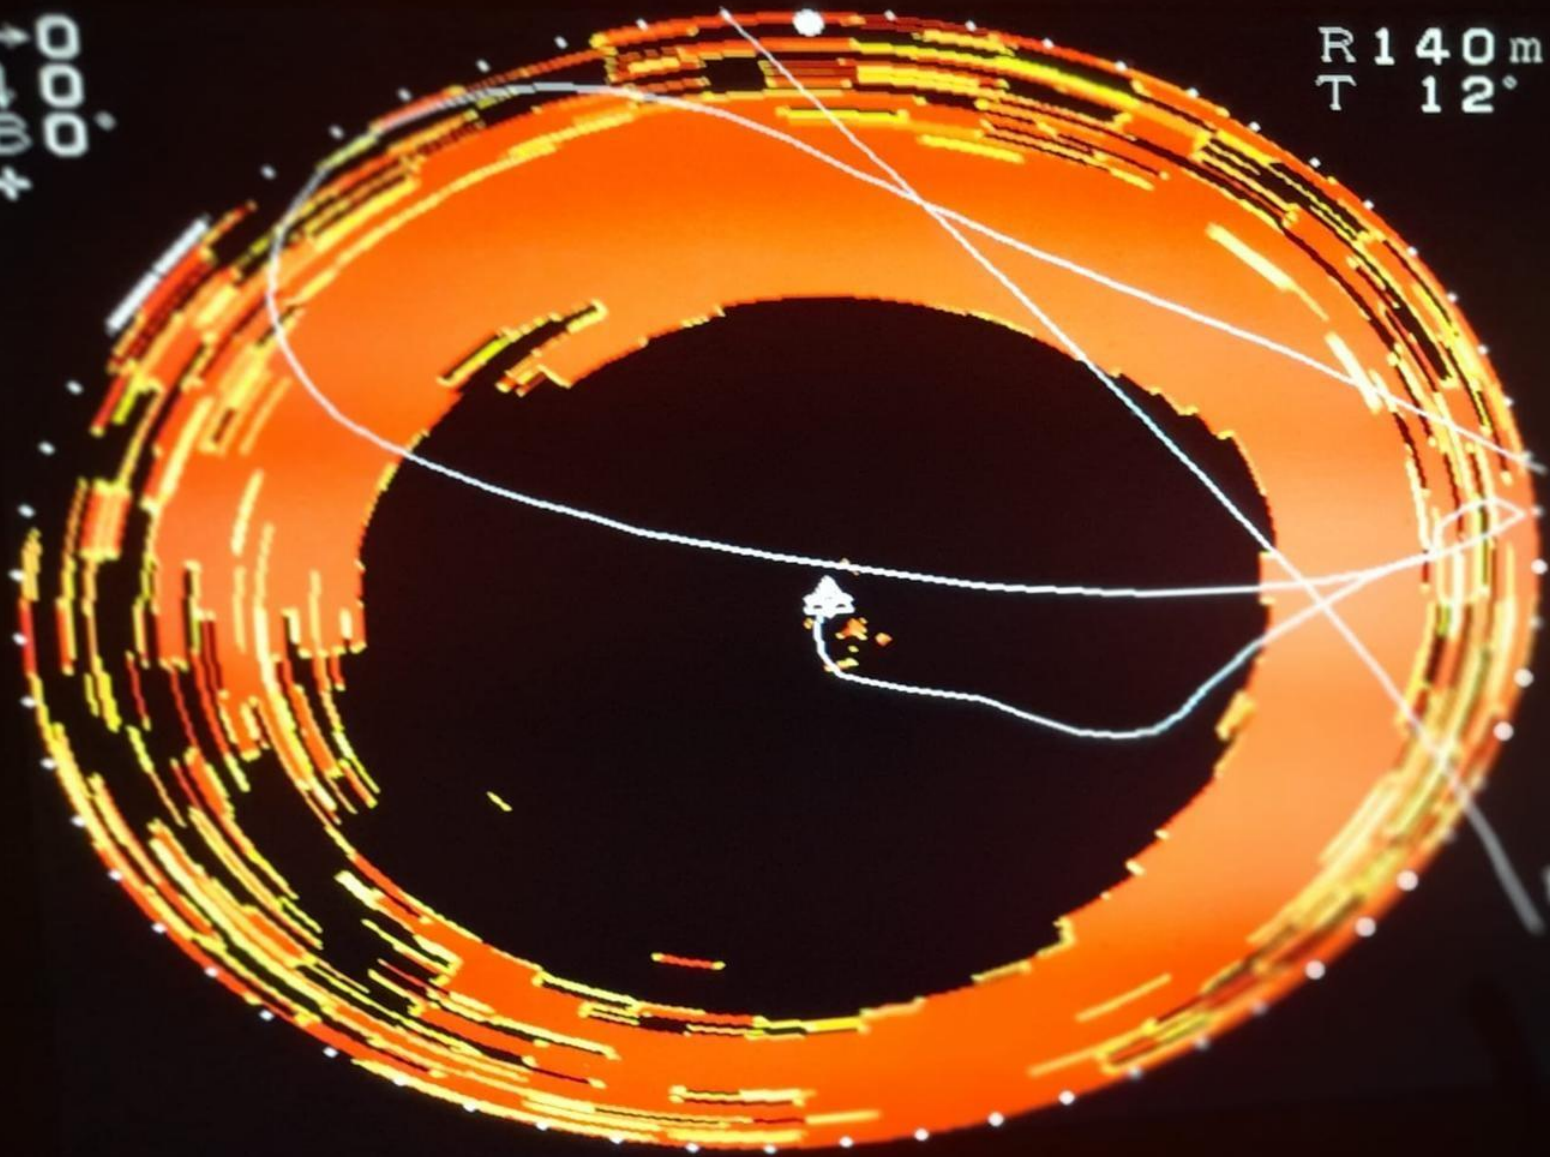

UTJECAJ PREDATORA NA RIBOLOV MALE PLAVE RIBE

Ivan Birkić, HGK

MEDAC 16.04.2025.

000
↑ → 10 →

R 140 m
T 12°

20

△ 44° 27.8
14° 31.4

CHE
SPO
DEP
TRF

GRN

TRG LEVEL
DISTANCE

COLOR

Below the screen is a control panel with several buttons and knobs. The buttons are labeled "FULL", "MULL", "SHIFT", and "WRM". There are also several knobs and a small display area showing "SONAR-STEP" and "DS LEVEL".

KODEN

m

0
5.7
27

0.9 m

MARKER TLL

SHIFT

DUAL

HF

- Ukloni kursor
- Nova točka puta...
- Idi na kursor
- Osjetljivost A-2
- Colorline 72%
- Mjeri...
- Izvor
- Ovaj uređaj CH1

↑ 000
↓ 000
+

R 120 #
T 16°

92

△ 44°30'
14°22'

CSE
SPD
DEP
TWP

GAIN
TVG LEVEL
DISTANCE
COLOR