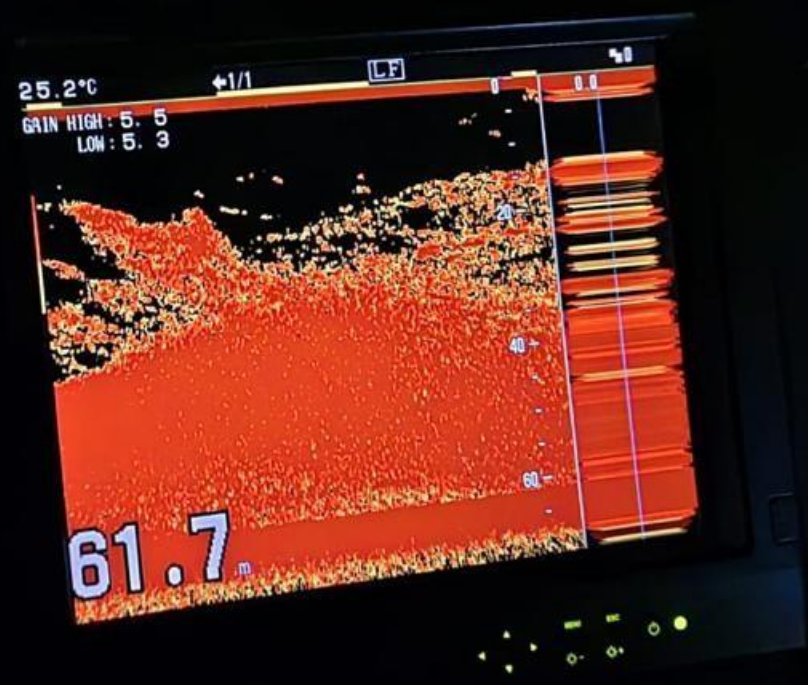

UTJECAJ PREDATORA NA RIBOLOV MALE PLAVE RIBE

Ivan Birkić, HGK

MEDAC 16.04.2025.

000
↑ → 10 →

R 140 m
T 12°

20

△ 44° 27.8
14° 31.4

CHE
SPO
DEP
TRF

GRN

TRG LEVEL
DISTANCE

COLOR

Below the screen is a control panel with several buttons and knobs. The buttons are labeled "FULL", "MULL", "SHIFT", and "WRM". There are also several knobs and a small display area showing "SONAR-STEP" and "DS LEVEL".

KODEN

m

0
5.7
27

0.9 m

MARKER TLL

SHIFT

DUAL

HF

- Ukloni kursor
- Nova točka puta...
- Idi na kursor
- Osjetljivost A-2
- Colorline 72%
- Mjeri...
- Izvor
- Ovaj uređaj CH1

↑ 000
↓ 000
+

R 120 #
T 16°

92

△ 44°30'
14°22'

CSE
SPD
DEP
TWP

GAIN
TVG LEVEL
DISTANCE
COLOR