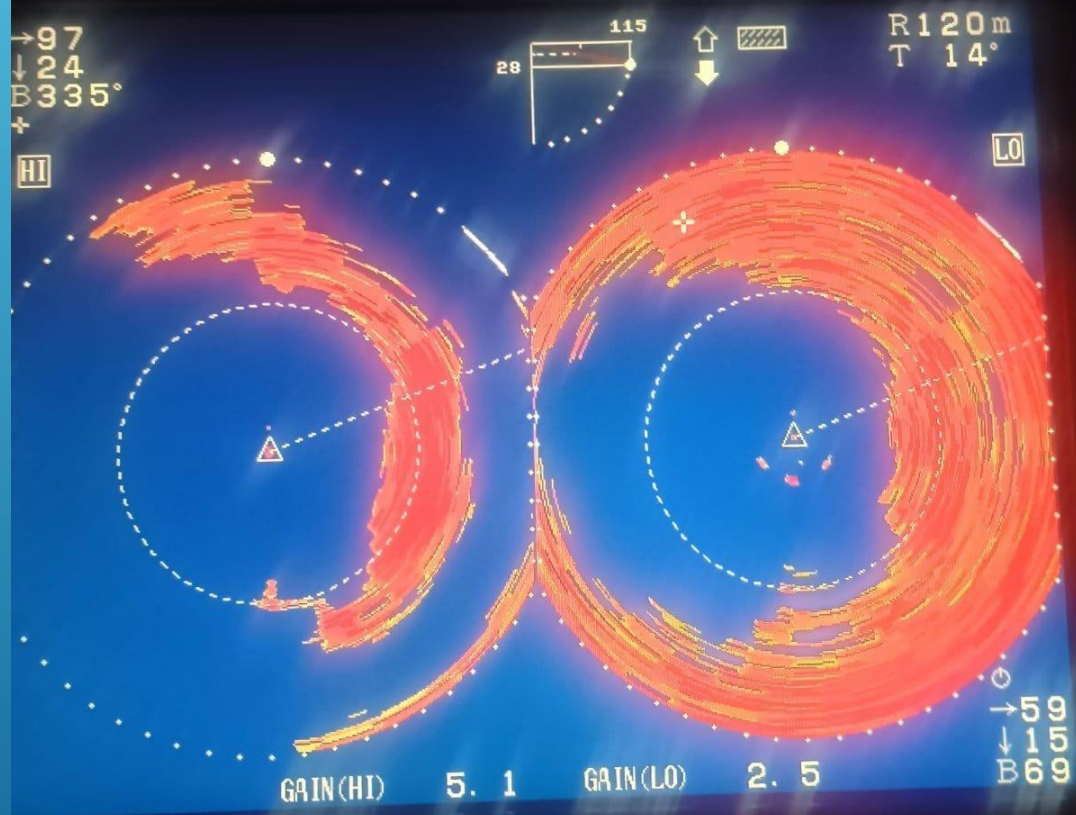

UTJECAJ PREDATORA NA RIBOLOV MALE PLAVE RIBE

Ivan Birkić, HGK

MEDAC 16.04.2025.

000
↑ → 10 →

R 140 m
T 12°

20

△ 44° 27.8
14° 31.4

CHE
SPO
DEP
TRF

GRN

TRG LEVEL
DISTANCE

COLOR

Below the screen is a control panel with several buttons and knobs. The buttons are labeled "FULL", "MULL", "SHIFT", and "WRM". There are also several knobs and a small display area showing "SONAR-STEP" and "DS LEVEL".

KODEN

m

0
5.7
27

0.9 m

MARKER TLL

SHIFT

DUAL

HF

- Ukloni kursor
- Nova točka puta...
- Idi na kursor
- Osjetljivost A-2
- Colorline 72%
- Mjeri...
- Izvor
- Ovaj uređaj CH1

↑ 000
↓ 000
+

R 120 #
T 16°

92

△ 44°30'
14°22'

CSE
SPD
DEP
TWP

GAIN
TVG LEVEL
DISTANCE
COLOR